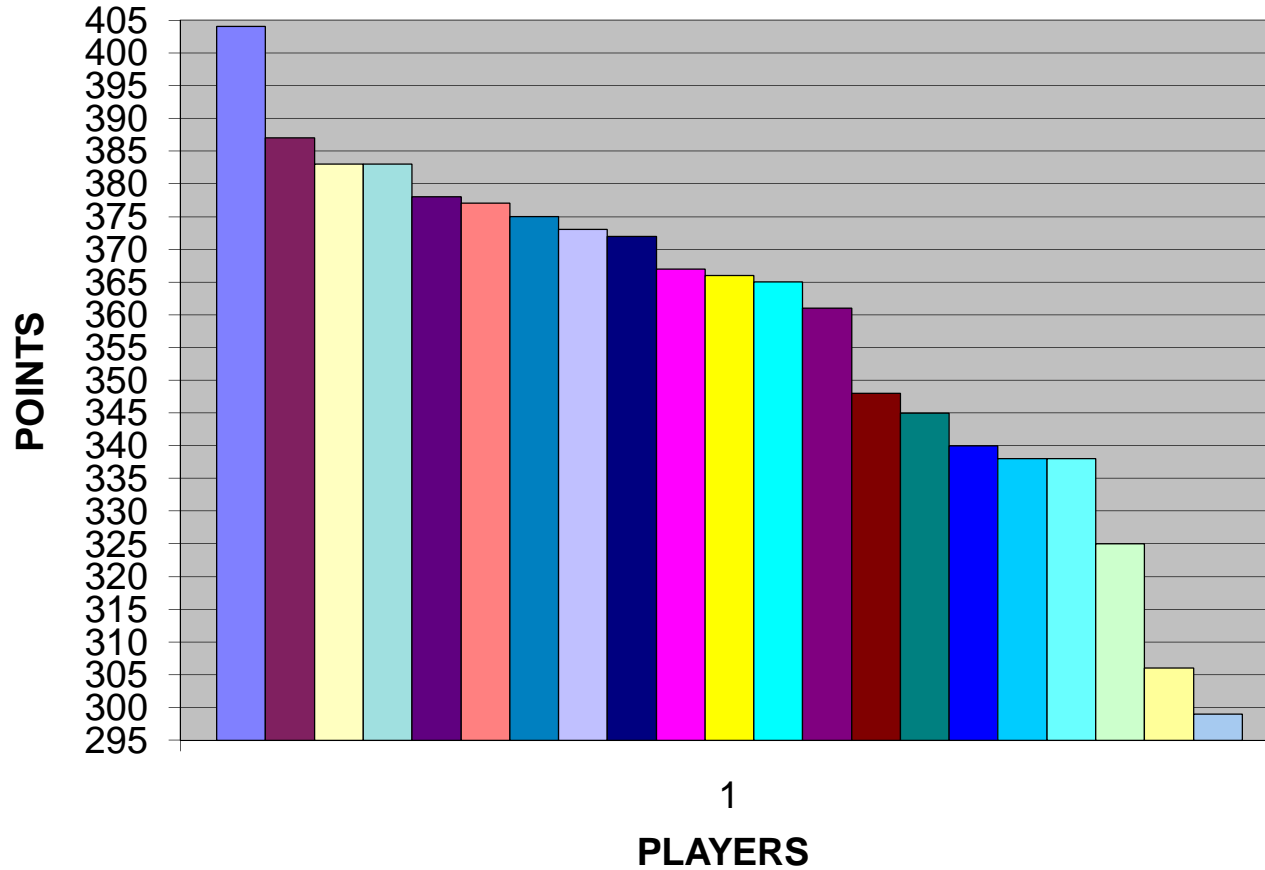

PLAYERS CURRENT TOTAL POINTS

- John REDONDO
- Glenn POCKNEE
- Greg O'BRIEN
- Warren POWELL
- Tony HOARE
- Renae LOFTHOUSE
- Dawn LAKE
- Paul STEELE
- David BLACK
- Tim BOTTGER
- Mark St AMAND
- Korina HOARE
- Juan Carlos DELGADO
- Tony BLACK
- Sean LAWLER
- Kristin STEELE
- Janelle GIROWETZ
- Susan WILSON
- Ben MILLAR
- Kym KENNEDY
- Caitlin CARRUTHERS