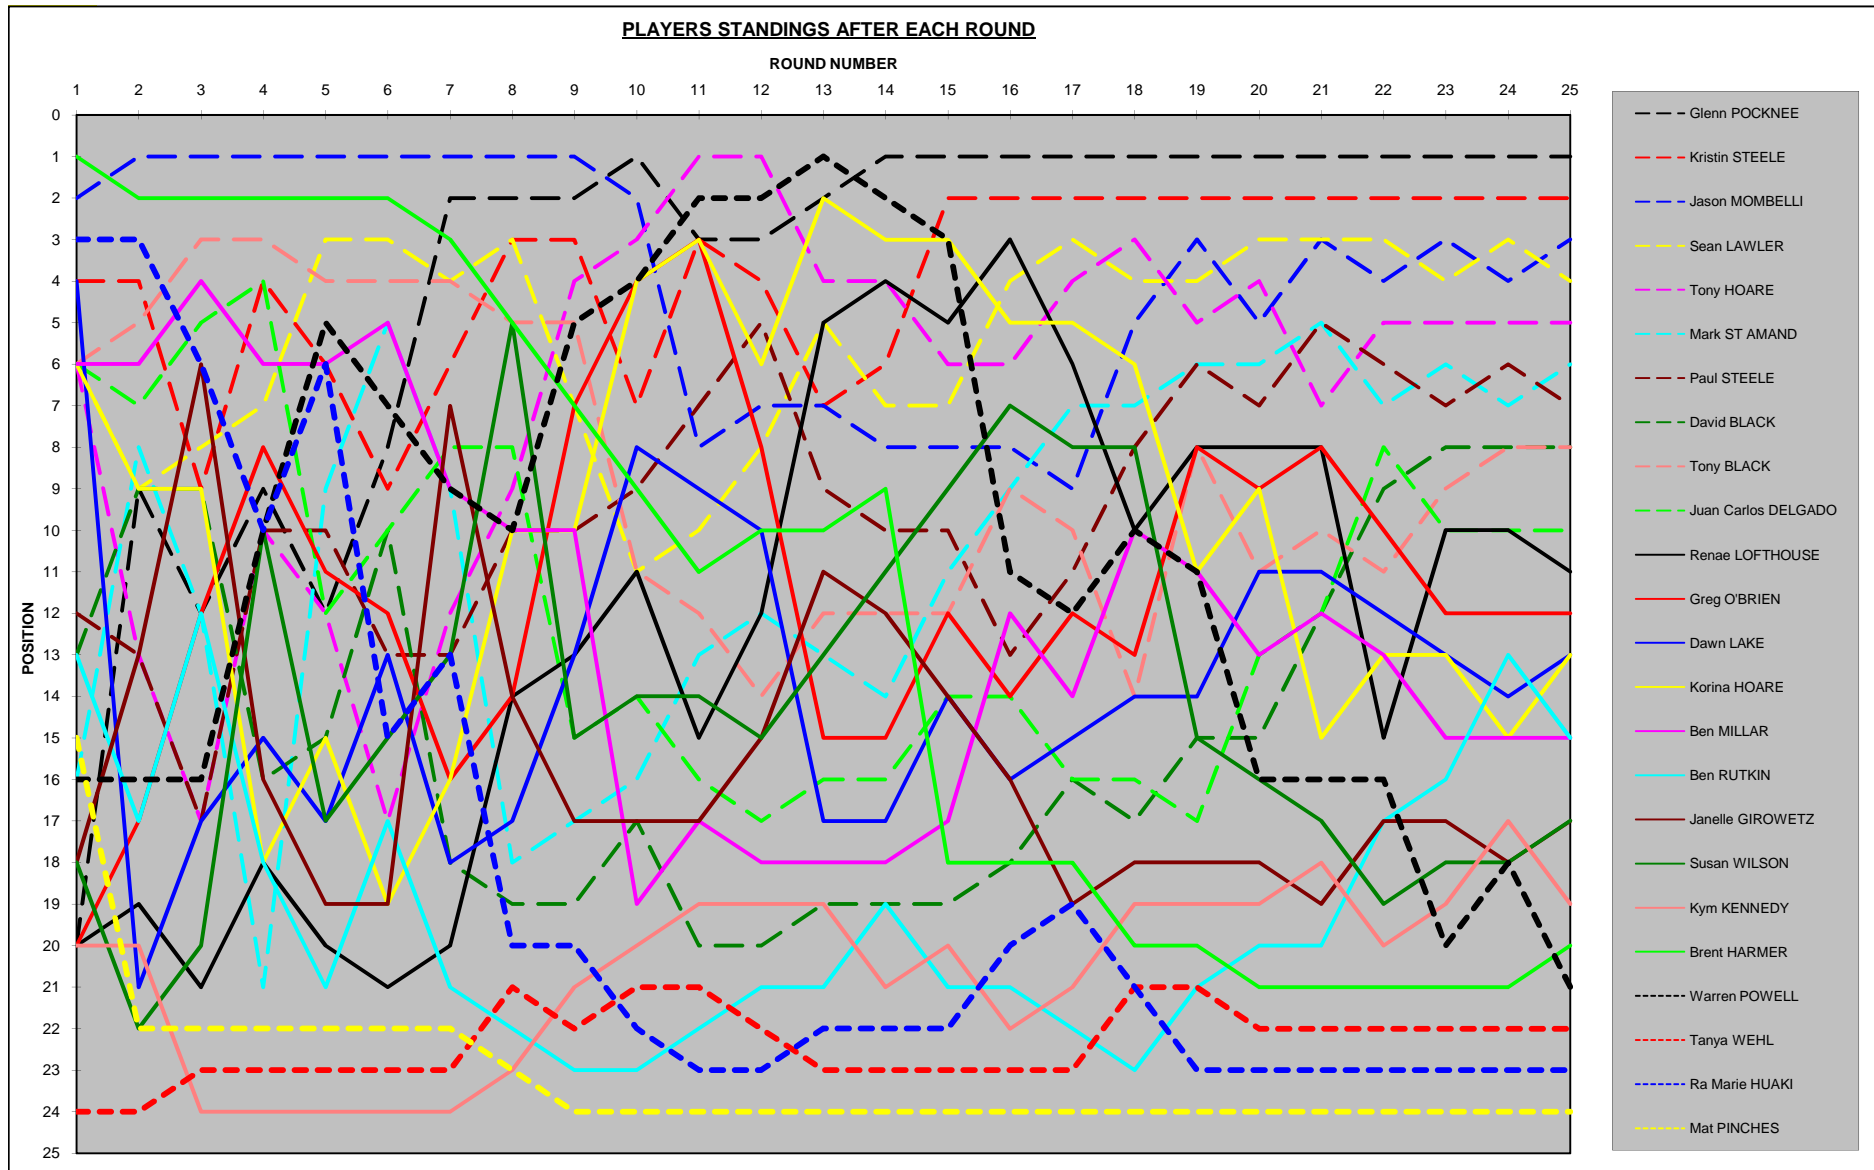

"BLACK & MORE FOOTY PICKS" - SEASON 2007

PLAYER NAME	POSITION HELD AT THE COMPLETION OF EACH ROUND																									TOTAL POINTS	BEST POSITION	WORST POSITION	FINAL POSITION	PRIZE MONEY
	1	2	3	4	5	6	7	8	9	10	11	12	13	14	15	16	17	18	19	20	21	22	23	24	25					
Glenn POCKNEE	20	9	12	9	12	8	2	2	2	1	3	3	2	1	1	1	1	1	1	1	1	1	1	1	1	410	1	20	1	$113.35
Kristin STEELE	4	4	9	4	6	9	6	3	3	7	3	4	7	6	2	2	2	2	2	2	2	2	2	2	2	409	2	9	2	$110.05
Jason MOMBELLI	2	1	1	1	1	1	1	1	1	2	8	7	7	8	8	8	9	5	3	5	3	4	3	4	3	401	1	9	3	$96.70
Sean LAWLER	6	9	8	7	3	3	4	3	7	11	10	8	5	7	7	4	3	4	4	3	3	3	4	3	4	400	3	11	4	$55.85
Tony HOARE	6	13	17	10	12	17	12	9	4	3	1	1	4	4	6	6	4	3	5	4	7	5	5	5	5	391	1	17	5	$57.50
Mark ST AMAND	16	8	12	21	9	5	9	18	17	16	13	12	13	14	11	9	7	7	6	6	5	7	6	7	6	388	5	21	6	$47.55
Paul STEELE	12	13	17	10	10	13	13	10	10	9	7	5	9	10	10	13	11	8	6	7	5	6	7	6	7	386	5	17	7	$35.00
David BLACK	13	9	9	16	15	10	18	19	19	17	20	20	19	19	19	18	16	17	15	15	12	9	8	8	8	381	8	20	8	$25.00
Tony BLACK	6	5	3	3	4	4	4	5	5	11	12	14	12	12	12	9	10	14	8	11	10	11	9	8	8	381	3	14	8	$15.00
Juan Carlos DELGADO	6	7	5	4	12	10	8	8	15	14	16	17	16	16	14	14	16	16	17	13	12	8	10	10	10	375	4	17	10	$10.00
Renae LOFTHOUSE	20	19	21	18	20	21	20	14	13	11	15	12	5	4	5	3	6	10	8	8	8	15	10	10	11	372	3	21	11	$20.00
Greg O'BRIEN	20	17	12	8	11	12	16	14	7	4	3	8	15	15	12	14	12	13	8	9	8	10	12	12	12	371	3	20	12	$1.70
Dawn LAKE	4	21	17	15	17	13	18	17	13	8	9	10	17	17	14	16	15	14	14	11	11	12	13	14	13	368	4	21	13	$1.70
Korina HOARE	6	9	9	18	15	19	16	10	10	4	3	6	2	3	3	5	5	6	11	9	15	13	13	15	13	368	2	19	13	$10.00
Ben MILLAR	6	6	4	6	6	5	9	10	10	19	17	18	18	18	17	12	14	10	11	13	12	13	15	15	15	367	4	19	15	$1.70
Ben RUTKIN	13	17	12	18	21	17	21	22	23	23	22	21	21	19	21	21	22	23	21	20	20	17	16	13	15	367	12	23	15	$5.85
Janelle GIROWETZ	18	13	6	16	19	19	7	14	17	17	17	15	11	12	14	16	19	18	18	18	19	17	17	18	17	362	6	19	17	$20.00
Susan WILSON	18	22	20	10	17	15	13	5	15	14	14	15	13	11	9	7	8	8	15	16	17	19	18	18	17	362	5	22	17	$3.35
Kym KENNEDY	20	20	24	24	24	24	24	23	21	20	19	19	19	21	20	22	21	19	19	19	18	20	19	17	19	359	17	24	19	$10.00
Brent HARMER	1	2	2	2	2	2	3	5	7	9	11	10	10	9	18	18	18	20	20	21	21	21	21	20	20	357	1	21	20	$15.00
Warren POWELL	16	16	16	10	5	7	9	10	5	4	2	2	1	2	3	11	12	10	11	16	16	16	20	18	21	356	1	21	21	$13.35
Tanya WEHL	24	24	23	23	23	23	23	21	22	21	21	22	23	23	23	23	23	21	21	22	22	22	22	22	22	345	21	24	22	$1.70
Ra Marie HUAKI	3	3	6	10	6	15	13	20	20	22	23	23	22	22	22	20	19	21	23	23	23	23	23	23	23	342	3	23	23	$20.00
Mat PINCHES	15	22	22	22	22	22	22	23	24	24	24	24	24	24	24	24	24	24	24	24	24	24	24	24	24	279	15	24	24	$30.00

GRAPH - POSITIONS