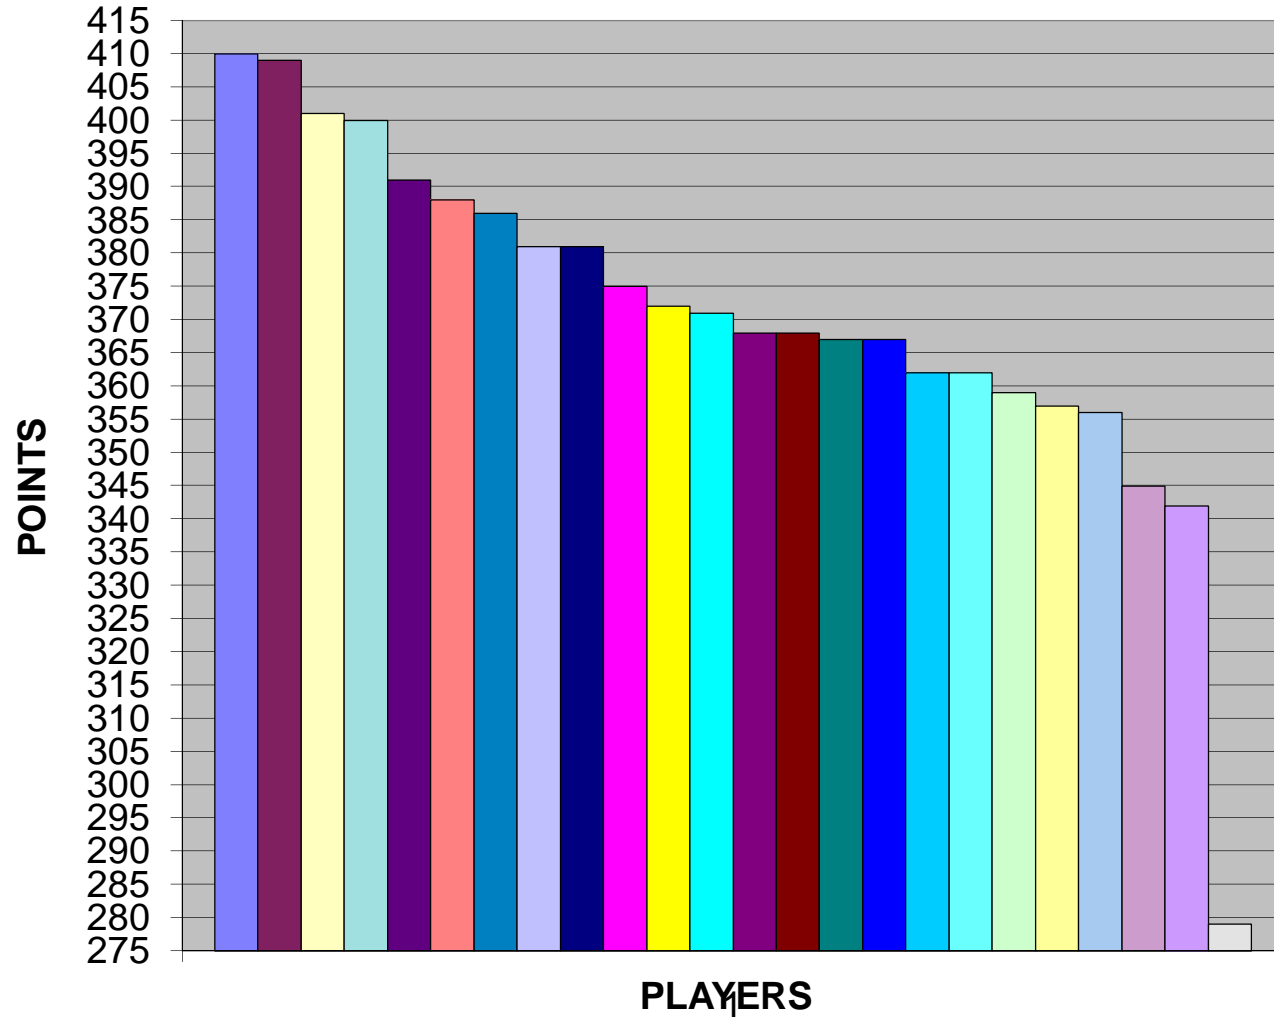

PLAYERS CURRENT TOTAL POINTS

- Glenn POCKNEE
- Kristin STEELE
- Jason MOMBELLI
- Sean LAWLER
- Tony HOARE
- Mark ST AMAND
- Paul STEELE
- David BLACK
- Tony BLACK
- Juan Carlos DELGADO
- Renae LOFTHOUSE
- Greg O'BRIEN
- Dawn LAKE
- Korina HOARE
- Ben MILLAR
- Ben RUTKIN
- Janelle GIROWETZ
- Susan WILSON
- Kym KENNEDY
- Brent HARMER
- Warren POWELL
- Tanya WEHL
- Ra Marie HUAKI
- Mat PINCHES