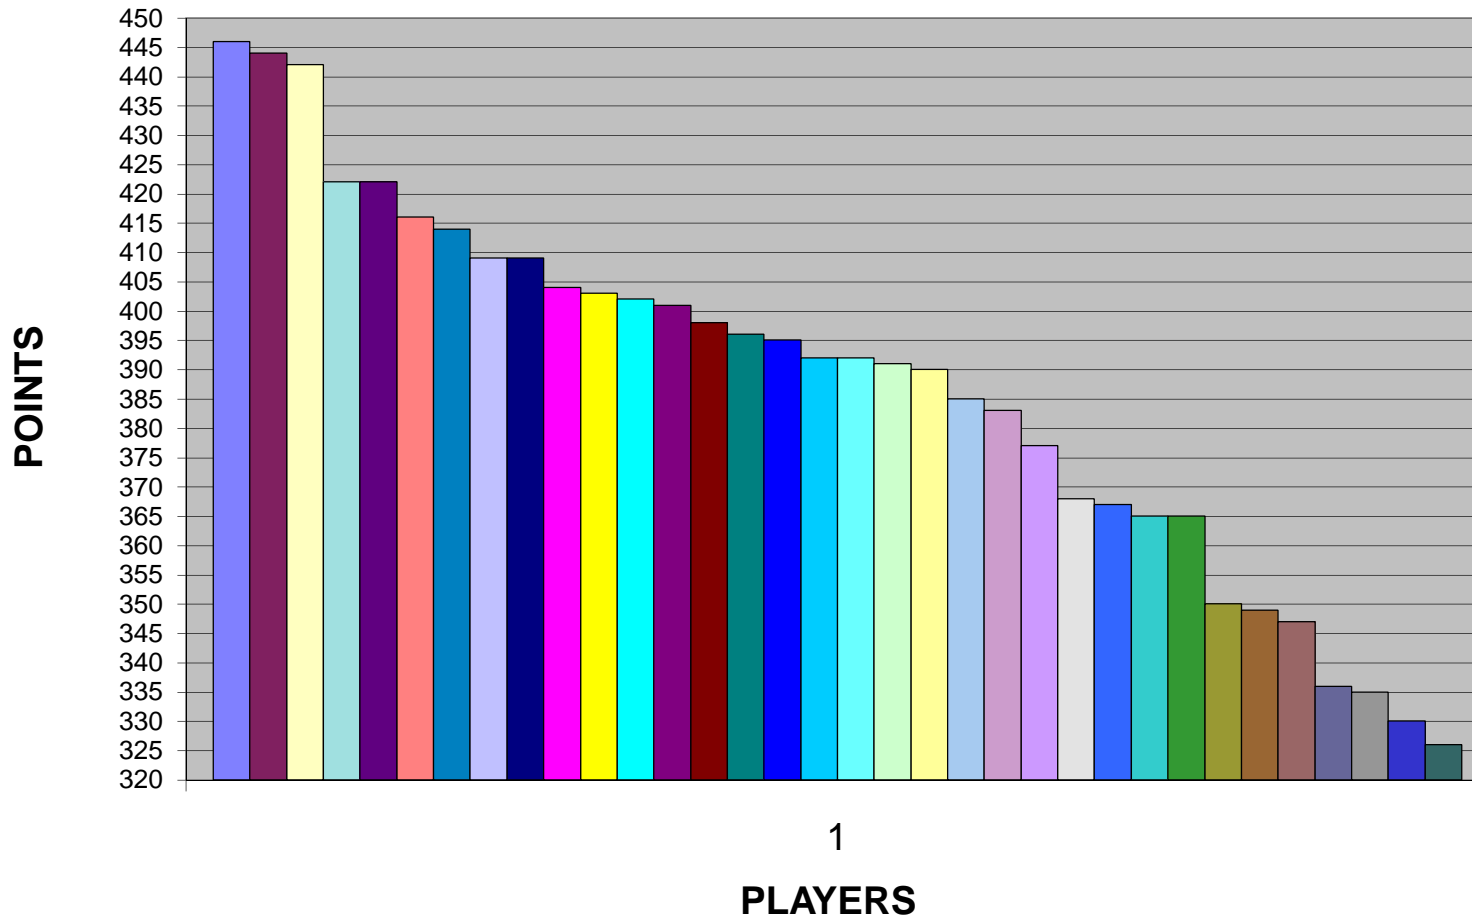

PLAYERS CURRENT TOTAL POINTS

- David Black
- Warren Powell
- Tony Hoare
- Ben Rutkin
- Paul Steele
- Rob Viero
- Kym Kennedy
- Paul O'Loughlin
- Sean Lawler
- Simon Ritchie
- Jason Mombelli
- Korina Hoare
- Kristin Steele
- Greg O'Brien
- Jason Salvetti
- Bailey Hoare
- Dawn Lake
- Glenn Pocknee
- Mark St Amand
- Lisa Cantamessa
- Ra-Marie Huaki
- Shane Martin
- Donna Finlayson
- Ben Millar
- Tony Black
- Dave Mullins
- David Ryan
- Seph Williams
- Juan Carlos Delgado
- Tim Bottger
- Rena Lofthouse
- Colonel Cassowary
- Stuart Ricketts
- Jon Leggett